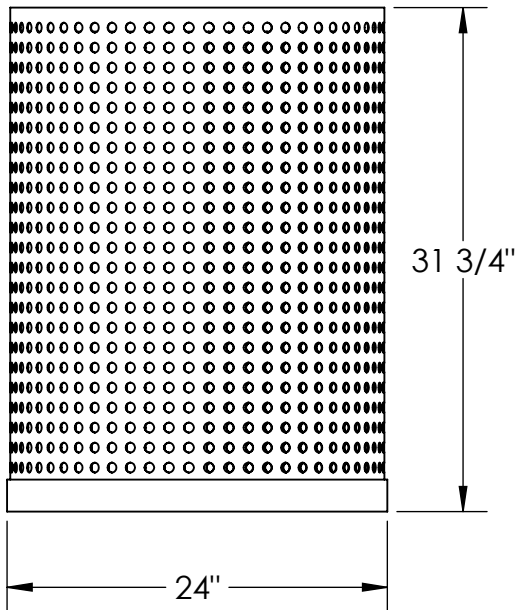

32 Gallon One Piece Expanded Metal Free Standing/Surface Mount
Round Receptacle Round Lid Ready

995-131

653-350

In Accordance to California law: WARNING This product contains a chemical known to the State of California to cause cancer and birth defects or other reproductive harm.

32 Gallon Perforated Round Receptacle

995-1P1

In accordance to California law: WARNING - This product contains a chemical known to the State of California to cause cancer and birth defects or other reproductive harm.