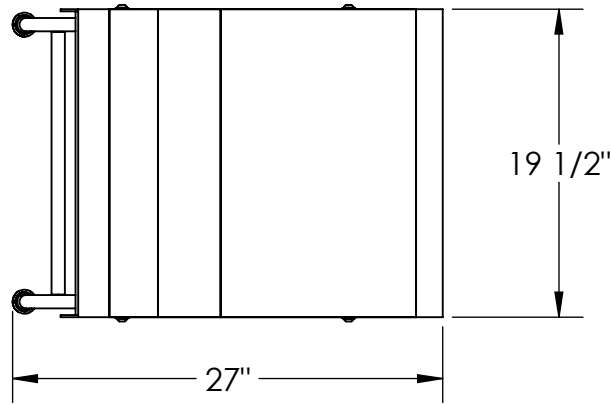

Laser Bar Height Chair

939-B11

ITEM NO.	PART NUMBER	DESCRIPTION	QTY.
1	639-501	Bar Height Chair Stand	1
2	625-009	Laser Deck Seat	1
3	516-023	3/8" SS Flat Washer	8
4	516-067	3/8"x2-1/2" SS Btn Skt Cap Scr.	4
5	516-028	3/8" SS Nylock Nut	4
6	516-061	Leg Glide	4

PREMIER POLYSTEEL

The Best Commercial Outdoor Furniture Available. Period.

SIZE
A