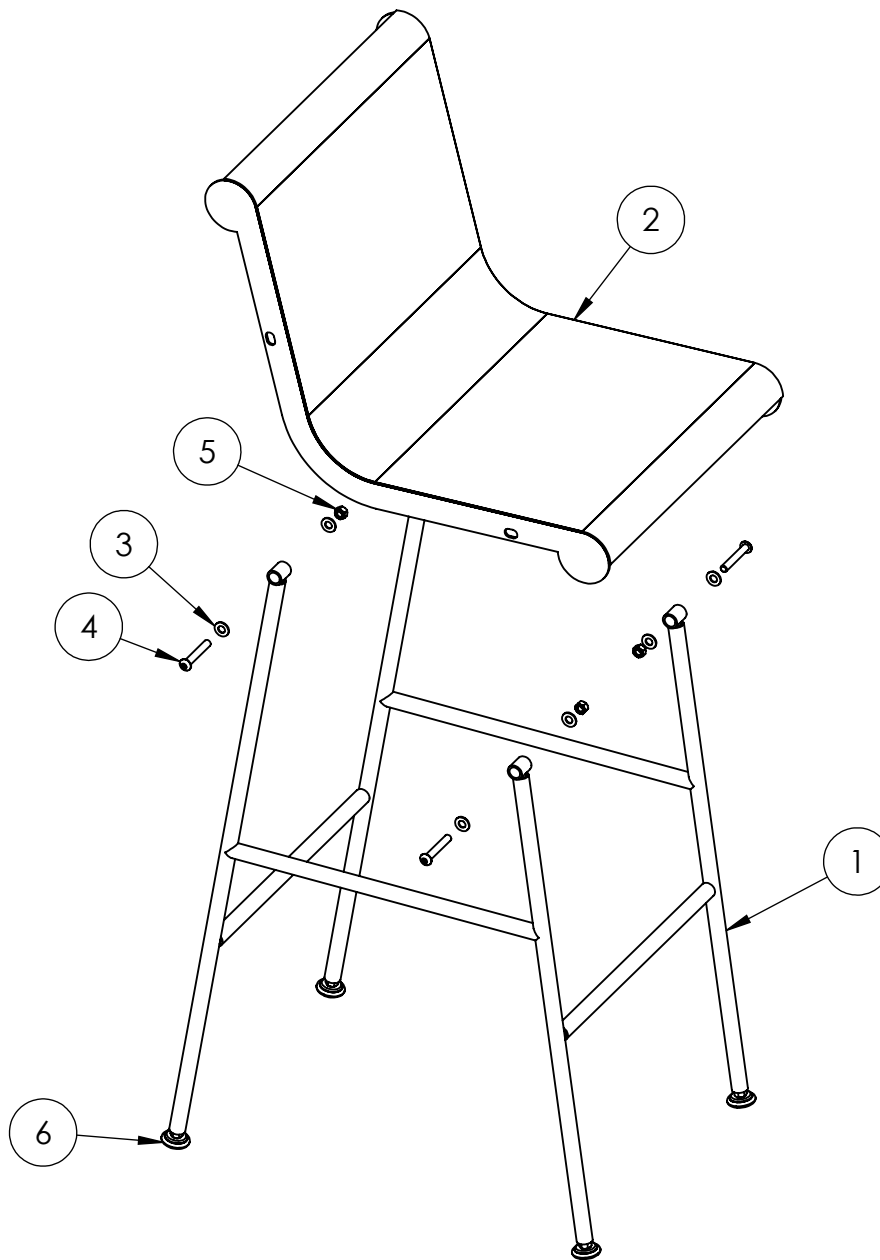

# Laser Bar Height Chair

939-B11

ITEM NO.	PART NUMBER	DESCRIPTION	QTY.
1	639-501	Bar Height Chair Stand	1
2	625-009	Laser Deck Seat	1
3	516-023	3/8" SS Flat Washer	8
4	516-067	3/8"x2-1/2" SS Btn Skt Cap Scr.	4
5	516-028	3/8" SS Nylock Nut	4
6	516-061	Leg Glide	4

# Laser Bar Height Chair

939-B11

1. If the Leg Glides are not installed, screw them into the bottom of the stands first.
2. Drill the plastic out of the slots on both sides of the seat and the tubes at the top of the stand using a 7/16" drill bit.
3. Attach the seat to the stand using the Button Socket Cap Screws, Washers, and Nylock Nuts. Do not tighten the nuts until all four of the Button Socket Cap Screws have been installed.
4. Tighten all of the Nuts until the washers are pressed into the plastic coating to the thickness of the Washer.  
Periodic checking of bolt tightness is recommended.