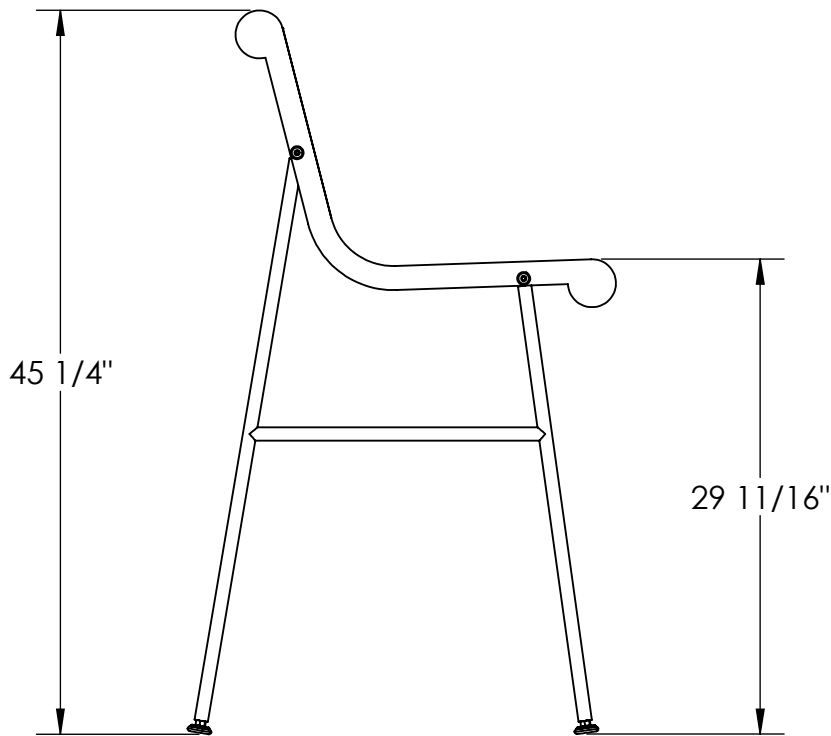

# Expanded Bar Height Chair

939-B31

ITEM NO.	PART NUMBER	DESCRIPTION	QTY.
1	639-501	Bar Height Chair Stand	1
2	623-007	Expanded Deck Seat	1
3	516-023	3/8" SS Flat Washer	8
4	516-067	3/8"x2-1/2" SS Btn Skt Cap Scr.	4
5	516-028	3/8" SS Nylock Nut	4
6	516-061	Leg Glide	4