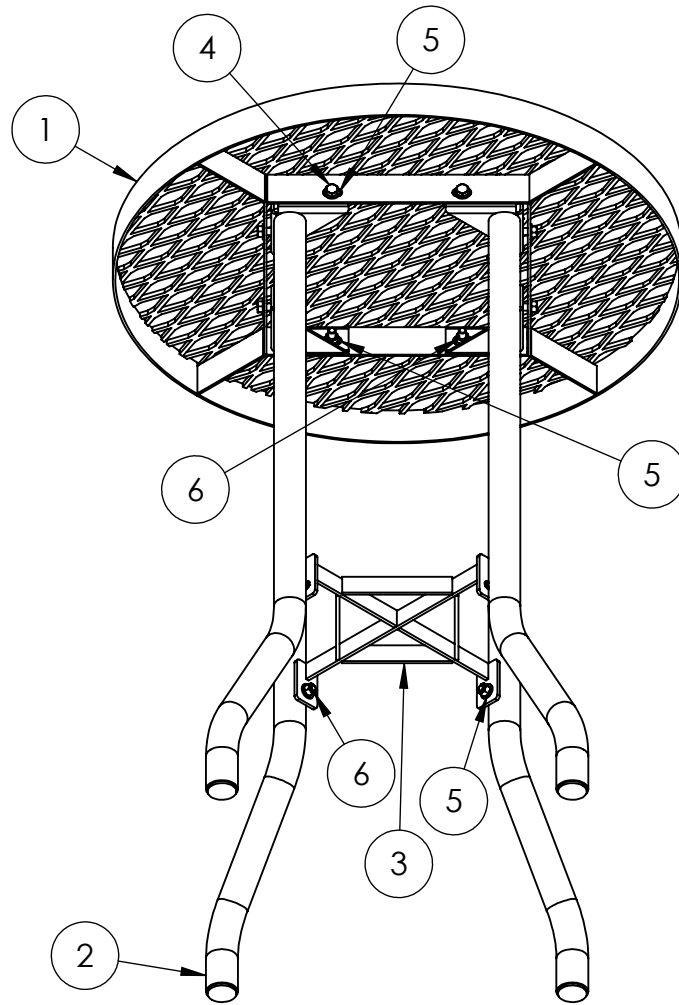

In Accordance to California law: **WARNING** This product contains a chemical known to the State of California to cause cancer and birth defects or other reproductive harm.

Periodic check of bolt tightness recommended.

1. Assemble the table upside down. Protect the Table top from scratches by placing cardboard between it and the concrete floor.
2. Drill out holes in the Table Top, Legs and Leg Brace using a 7/16" dia. drill bit.
3. Attach the legs to the Table Top with a bolt, 2 washers & locknut. *Do not tighten the bolts and locknuts at this time.*
4. Attach the Leg Brace with flat top towards the Table Top. Use a locknut and washer on each threaded stud. *Do not tighten at this time.*
5. Set table upright on a level surface and tighten all the hardware. *Make sure that the Table Top is level as you tighten the hardware.*

ITEM NO.	PART NUMBER	DESCRIPTION	QTY.
1	642-B30	30" Expanded Table Top	1
2	634-541	Bar Table Leg	4
3	634-542	Leg Brace	1
4	516-058	3/8"x1-1/2" SS Hex Bolt	8
5	516-023	3/8" SS Flat Washer	20
6	516-028	3/8" SS Nylock Nut	12

PREMIER POLYSTEEL

The Best Commercial Outdoor Furniture Available. Period.