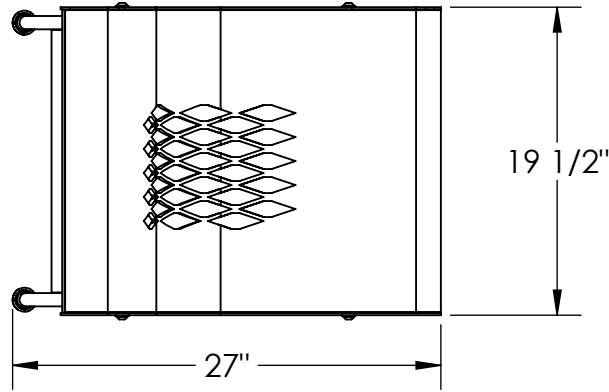

# Expanded Bar Height Chair

939-B31

ITEM NO.	PART NUMBER	DESCRIPTION	QTY.
1	639-501	Bar Height Chair Stand	1
2	623-007	Expanded Deck Seat	1
3	516-023	3/8" SS Flat Washer	8
4	516-067	3/8"x2-1/2" SS Btn Skt Cap Scr.	4
5	516-028	3/8" SS Nylock Nut	4
6	516-061	Leg Glide	4