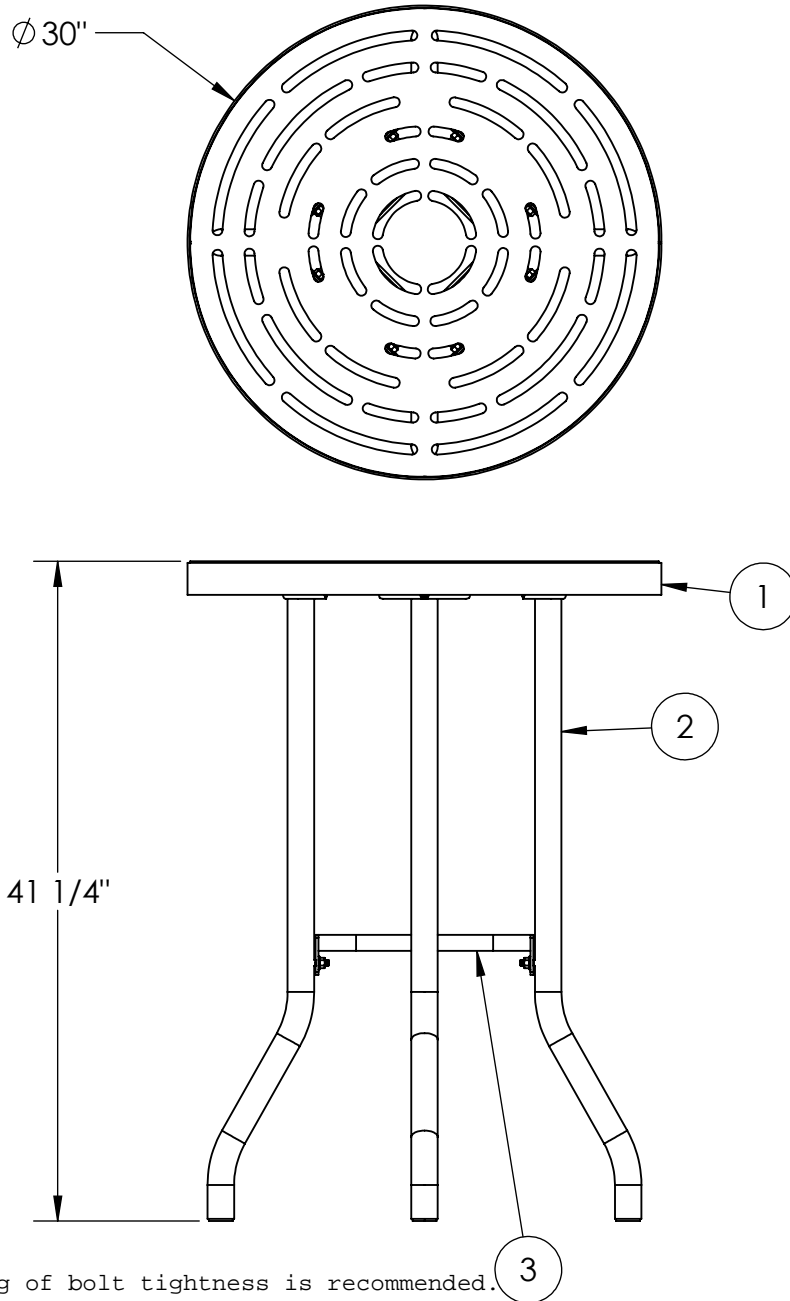

Periodic check of bolt tightness recommended.

1. Assemble the table upside down. Protect the Table top from scratches by placing cardboard between it and the concrete floor.
2. Drill out holes in the Table Top, Legs and Leg Brace using a 7/16" dia. drill bit.
3. Attach the legs to the Table Top with a bolt, 2 washers & locknut. *Do not tighten the bolts and locknuts at this time.*
4. Attach the Leg Brace with flat top towards the Table Top. Use a locknut and washer on each threaded stud. *Do not tighten at this time.*
5. Set table upright on a level surface and tighten all the hardware. *Make sure that the Table Top is level as you tighten the hardware.*

ITEM NO.	PART NUMBER	DESCRIPTION	QTY.
1	642-B30	30" Expanded Table Top	1
2	634-541	Bar Table Leg	4
3	634-542	Leg Brace	1
4	516-058	3/8"x1-1/2" SS Hex Bolt	8
5	516-023	3/8" SS Flat Washer	20
6	516-028	3/8" SS Nylock Nut	12

# Premier Polysteel 30" Laser Bar Height Table

958-B81T

ITEM NO.	PART NUMBER	DESCRIPTION	QTY.
1	642-B35	30" Round Table Top Laser	1
2	634-541	Bar Table Leg	4
3	634-542	Leg Brace	1
4	516-058	3/8"x1-1/2" SS Hex Bolt	8
5	516-023	3/8" SS Flat Washer	20
6	516-028	3/8" SS Nylock Nut	12