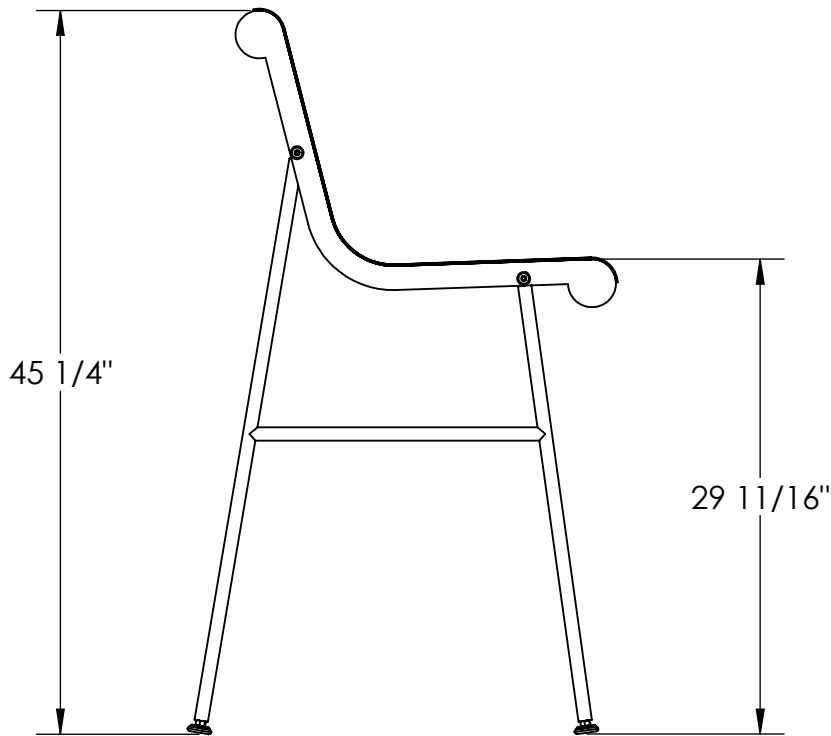

ITEM NO.	PART NUMBER	DESCRIPTION	QTY.
1	642-B30	30" Expanded Table Top	1
2	634-541	Bar Table Leg	4
3	634-542	Leg Brace	1
4	516-058	3/8"x1-1/2" SS Hex Bolt	8
5	516-023	3/8" SS Flat Washer	20
6	516-028	3/8" SS Nylock Nut	12

# Premier Polysteel 30" Laser Bar Height Table

958-B81T

ITEM NO.	PART NUMBER	DESCRIPTION	QTY.
1	642-B35	30" Round Table Top Laser	1
2	634-541	Bar Table Leg	4
3	634-542	Leg Brace	1
4	516-058	3/8"x1-1/2" SS Hex Bolt	8
5	516-023	3/8" SS Flat Washer	20
6	516-028	3/8" SS Nylock Nut	12

# Laser Bar Height Chair

939-B11

ITEM NO.	PART NUMBER	DESCRIPTION	QTY.
1	639-501	Bar Height Chair Stand	1
2	625-009	Laser Deck Seat	1
3	516-023	3/8" SS Flat Washer	8
4	516-067	3/8"x2-1/2" SS Btn Skt Cap Scr.	4
5	516-028	3/8" SS Nylock Nut	4
6	516-061	Leg Glide	4