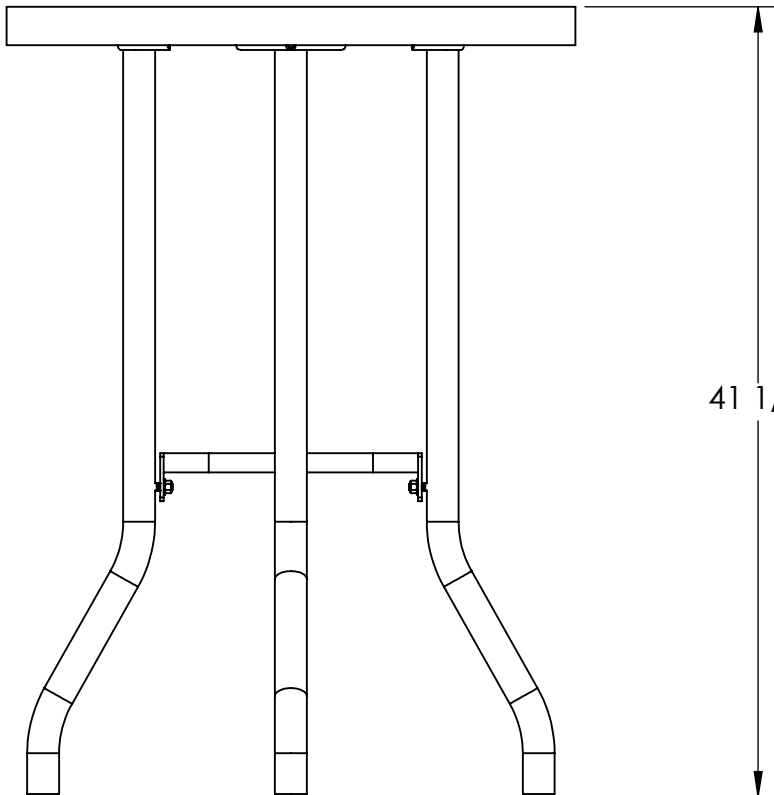

R30"

41 1/2"

**PREMIER POLYSTEEL**

The Best Commercial Outdoor Furniture Available. Period.

SIZE  
**A**

In Accordance to California law: **WARNING** This product contains a chemical known to the State of California to cause cancer and birth defects or other reproductive harm.

Periodic check of bolt tightness recommended.

1. Assemble the table upside down. Protect the Table top from scratches by placing cardboard between it and the concrete floor.
2. Drill out holes in the Table Top, Legs and Leg Brace using a 7/16" dia. drill bit.
3. Attach the legs to the Table Top with a bolt, 2 washers & locknut. *Do not tighten the bolts and locknuts at this time.*
4. Attach the Leg Brace with flat top towards the Table Top. Use a locknut and washer on each threaded stud. *Do not tighten at this time.*
5. Set table upright on a level surface and tighten all the hardware. *Make sure that the Table Top is level as you tighten the hardware.*

ITEM NO.	PART NUMBER	DESCRIPTION	QTY.
1	642-B30	30" Expanded Table Top	1
2	634-541	Bar Table Leg	4
3	634-542	Leg Brace	1
4	516-058	3/8"x1-1/2" SS Hex Bolt	8
5	516-023	3/8" SS Flat Washer	20
6	516-028	3/8" SS Nylock Nut	12

# Premier Polysteel 30" Laser Bar Height Table

958-B81T

ITEM NO.	PART NUMBER	DESCRIPTION	QTY.
1	642-B35	30" Round Table Top Laser	1
2	634-541	Bar Table Leg	4
3	634-542	Leg Brace	1
4	516-058	3/8"x1-1/2" SS Hex Bolt	8
5	516-023	3/8" SS Flat Washer	20
6	516-028	3/8" SS Nylock Nut	12