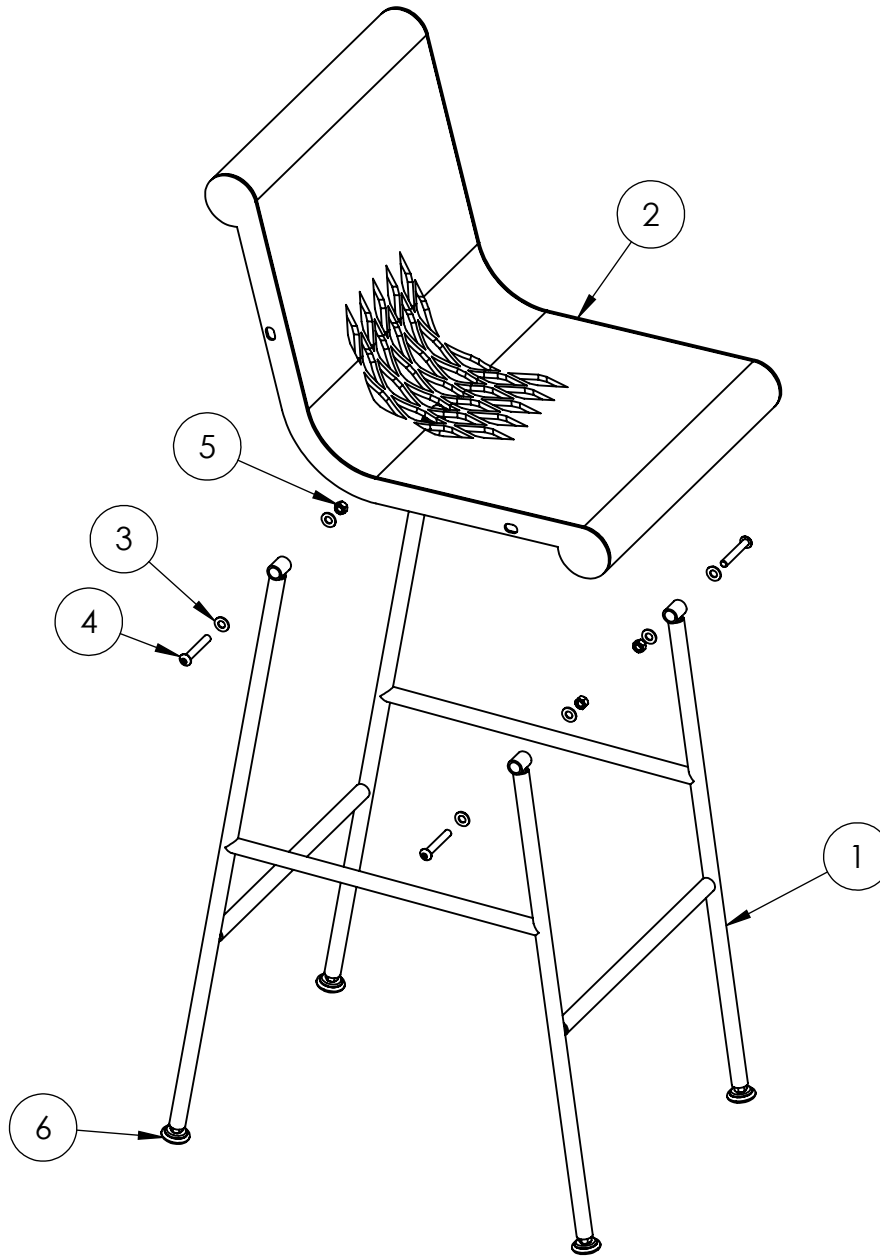

# Expanded Bar Height Chair

939-B31

ITEM NO.	PART NUMBER	DESCRIPTION	QTY.
1	639-501	Bar Height Chair Stand	1
2	623-007	Expanded Deck Seat	1
3	516-023	3/8" SS Flat Washer	8
4	516-067	3/8"x2-1/2" SS Btn Skt Cap Scr.	4
5	516-028	3/8" SS Nylock Nut	4
6	516-061	Leg Glide	4

# Expanded Bar Height Chair

939-B31

1. If the Leg Glides are not installed, screw them into the bottom of the stands first.
2. Drill the plastic out of the slots on both sides of the seat and the tubes at the top of the stand using a 7/16" drill bit.
3. Attach the seat to the stand using the Button Socket Cap Screws, Washers, and Nylock Nuts. Do not tighten the nuts until all four of the Button Socket Cap Screws have been installed.
4. Tighten all of the Nuts until the washers are pressed into the plastic coating to the thickness of the Washer. Periodic checking of bolt tightness is recommended.