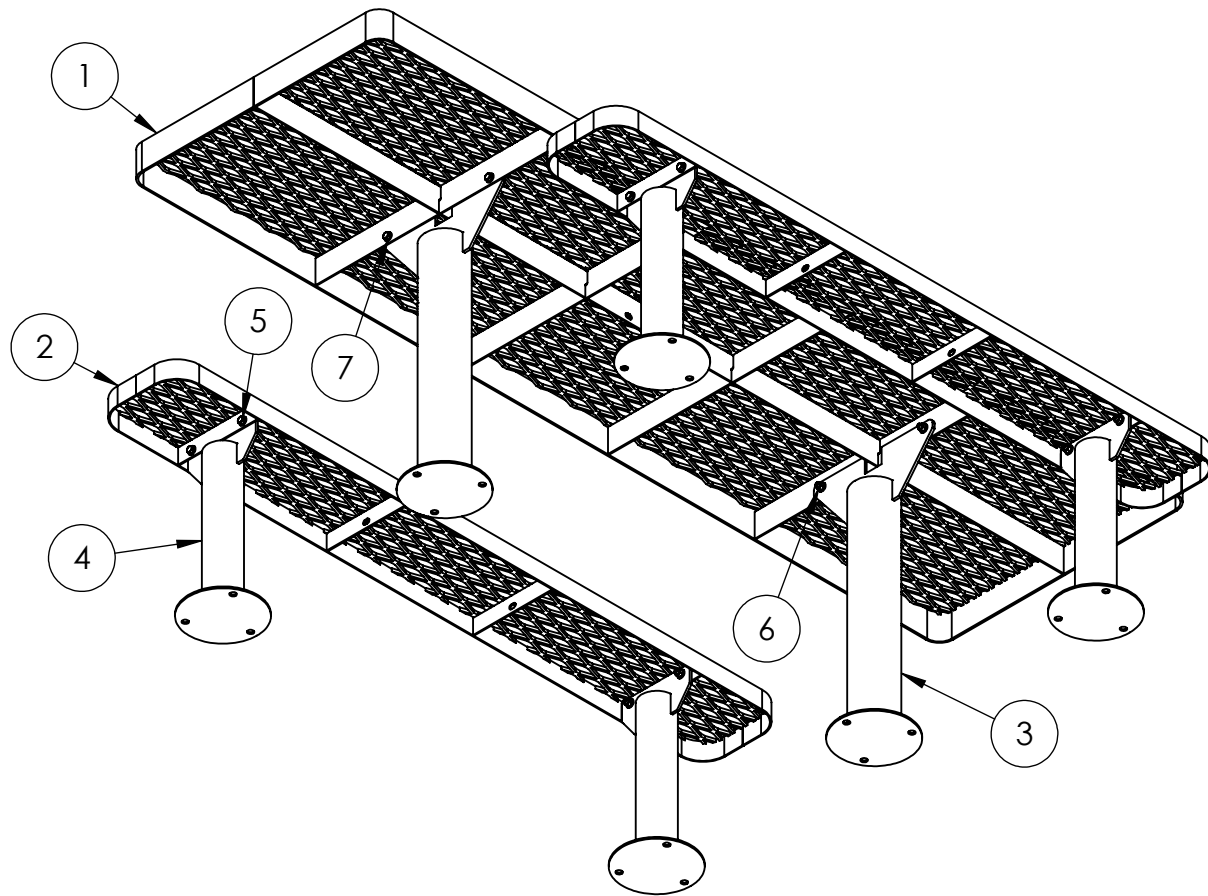

8' Accessible Multi-Pedestal Surface Mount

950-505

1. Drill plastic out of the mounting holes on the pedestals, top and seats using a 7/16" dia. drill bit.
2. Fasten the table top and seats to the pedestals, installing the pedestal on the inside of the table and seat mounting bar.
3. Position the table and seats and anchor them to the floor.

PREMIER POLYSTEEL

The Best Commercial Outdoor Furniture Available. Period.

SIZE
A

REV. X.01 | SHEET 1 OF 2

8' Accessible Multi-Pedestal Surface Mount

950-505

In Accordance to California law: WARNING This product contains a chemical known to the State of California to cause cancer and birth defects or other reproductive harm.

ITEM NO.	PART NUMBER	DESCRIPTION	QTY.
1	642-A15	8' Accessible Table Top Expanded	1
2	622-013	Champion Seat/Back 6'	2
3	633-131	Table Pedestal Stand (Surface Mount)	2
4	633-141	Seat Pedestal Stand (Surface Mount)	4
5	516-058	3/8"x1-1/2" SS Hex Bolt	12
6	516-028	3/8" SS Nylock Nut	12
7	516-023	3/8" SS Flat Washer	24