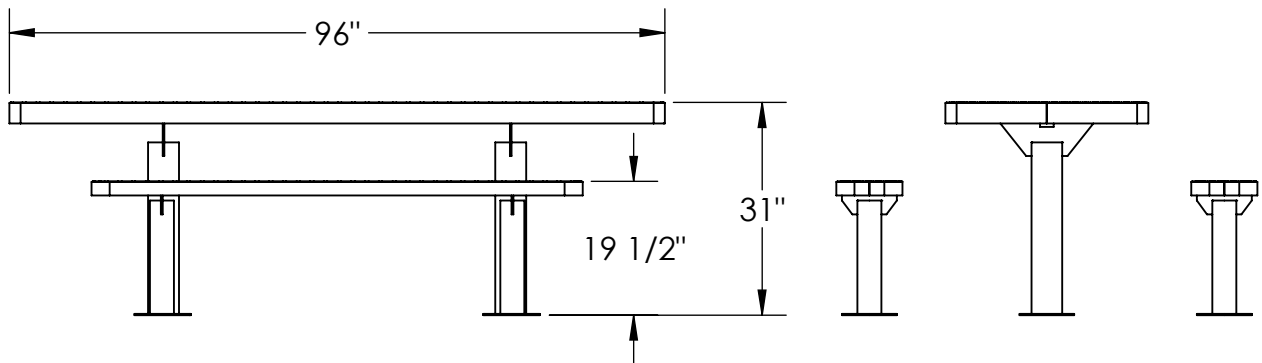

8' Accessible Multi-Pedestal Surface Mount

950-505

1. Drill plastic out of the mounting holes on the pedestals, top and seats using a 7/16" dia. drill bit.
2. Fasten the table top and seats to the pedestals, installing the pedestal on the inside of the table and seat mounting bar.
3. Position the table and seats and anchor them to the floor.

PREMIER POLYSTEEL

The Best Commercial Outdoor Furniture Available. Period.

SIZE
A

REV. X.01 | SHEET 1 OF 2

8' Accessible Multi-Pedestal Surface Mount

950-505

In Accordance to California law: WARNING This product contains a chemical known to the State of California to cause cancer and birth defects or other reproductive harm.

ITEM NO.	PART NUMBER	DESCRIPTION	QTY.
1	642-A15	8' Accessible Table Top Expanded	1
2	622-013	Champion Seat/Back 6'	2
3	633-131	Table Pedestal Stand (Surface Mount)	2
4	633-141	Seat Pedestal Stand (Surface Mount)	4
5	516-058	3/8"x1-1/2" SS Hex Bolt	12
6	516-028	3/8" SS Nylock Nut	12
7	516-023	3/8" SS Flat Washer	24