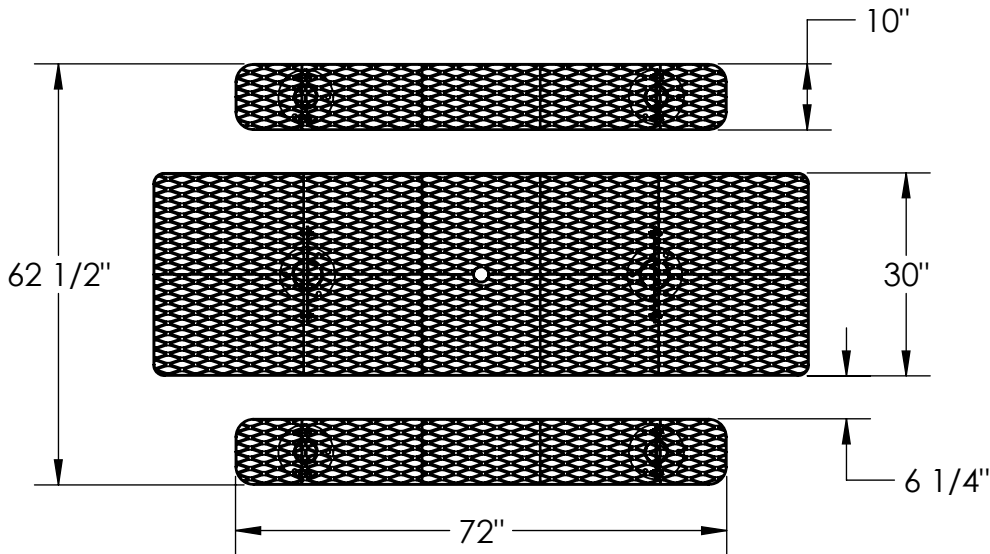

8' Accessible Multi-Pedestal Surface Mount

950-505

1. Drill plastic out of the mounting holes on the pedestals, top and seats using a 7/16" dia. drill bit.
2. Fasten the table top and seats to the pedestals, installing the pedestal on the inside of the table and seat mounting bar.
3. Position the table and seats and anchor them to the floor.

PREMIER POLYSTEEL

The Best Commercial Outdoor Furniture Available. Period.

SIZE
A

REV. X.01 | SHEET 1 OF 2

8' Accessible Multi-Pedestal Surface Mount

950-505

In Accordance to California law: WARNING This product contains a chemical known to the State of California to cause cancer and birth defects or other reproductive harm.

ITEM NO.	PART NUMBER	DESCRIPTION	QTY.
1	642-A15	8' Accessible Table Top Expanded	1
2	622-013	Champion Seat/Back 6'	2
3	633-131	Table Pedestal Stand (Surface Mount)	2
4	633-141	Seat Pedestal Stand (Surface Mount)	4
5	516-058	3/8"x1-1/2" SS Hex Bolt	12
6	516-028	3/8" SS Nylock Nut	12
7	516-023	3/8" SS Flat Washer	24