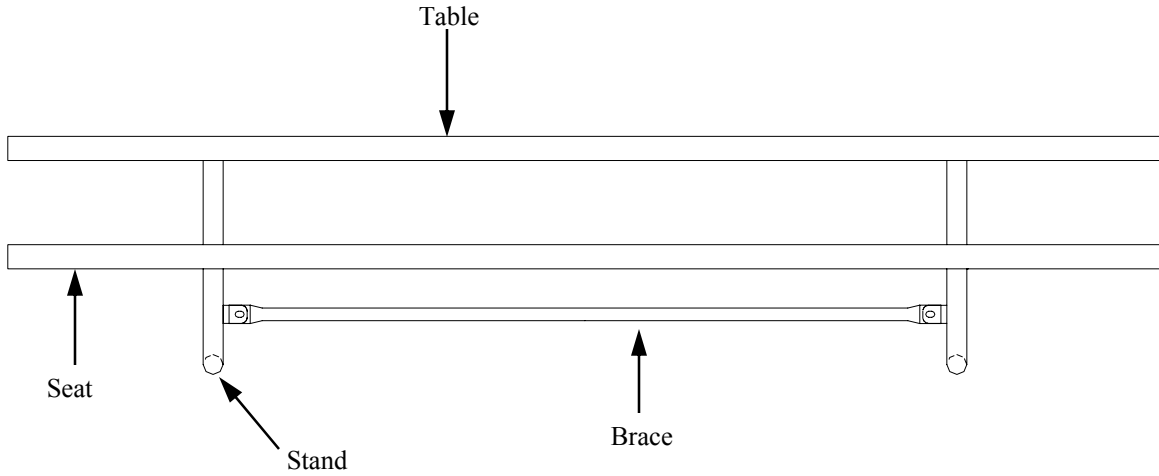

941-501

Part No.	Description	Qty.
642-215	8' Kids Table Top	1
622-015	8' Seat	2
634-210	Kids Table Stand	2
634-215	8' Kids Table Brace	1
516-053	3/8" x 1-1/4" SS Hex Bolt	14
516-028	3/8" SS Nylock Nut	14
516-023	3/8" SS Washer	28

- 1 Drill plastic out of the mounting holes on the stands, top, seats and brace using a 7/16" dia. drill bit.
- 2 Fasten the top & seats to the stands loosely and then fasten the brace to the stands.
- 3 Make sure that the Table Top and Seats are level, then tighten all of the bolts.