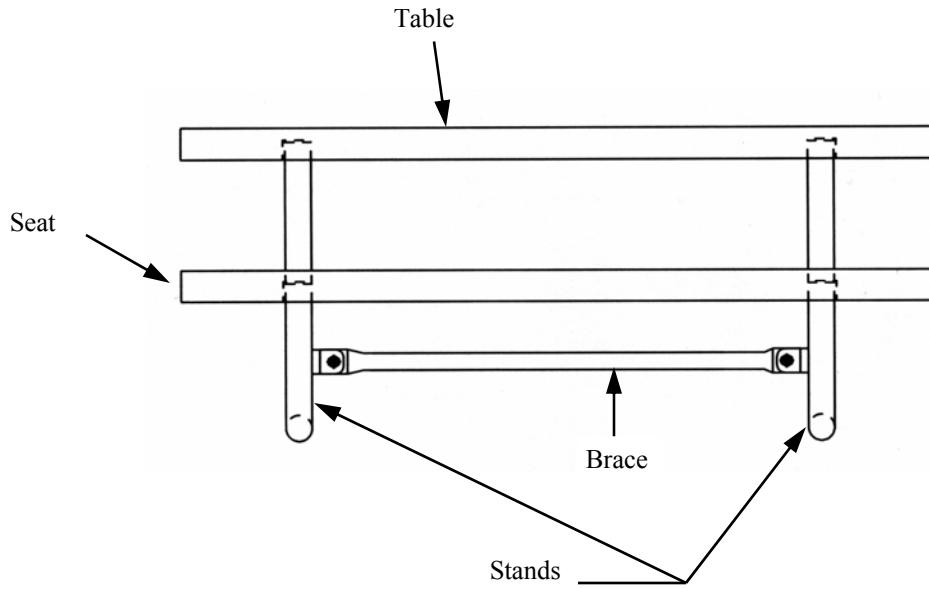

941-301

Part No.	Description	Qty.
642-213	6' Kids Table Top	1
622-013	6' Kids Seat	2
634-210	Kids Table Stand	2
634-213	Kids Table Brace 47-1/2"	1
516-053	3/8" x 1-1/4" SS Hex Bolt	14
516-028	3/8" SS Nylock Nut	14
516-023	3/8" SS Washer	28

- 1 Drill plastic out of the mounting holes on the stands, top, seats and brace using a 7/16" dia. drill bit.
- 2 Fasten the top & seats to the stands loosely and then fasten the brace to the stands.
- 3 Tighten all of the bolts.