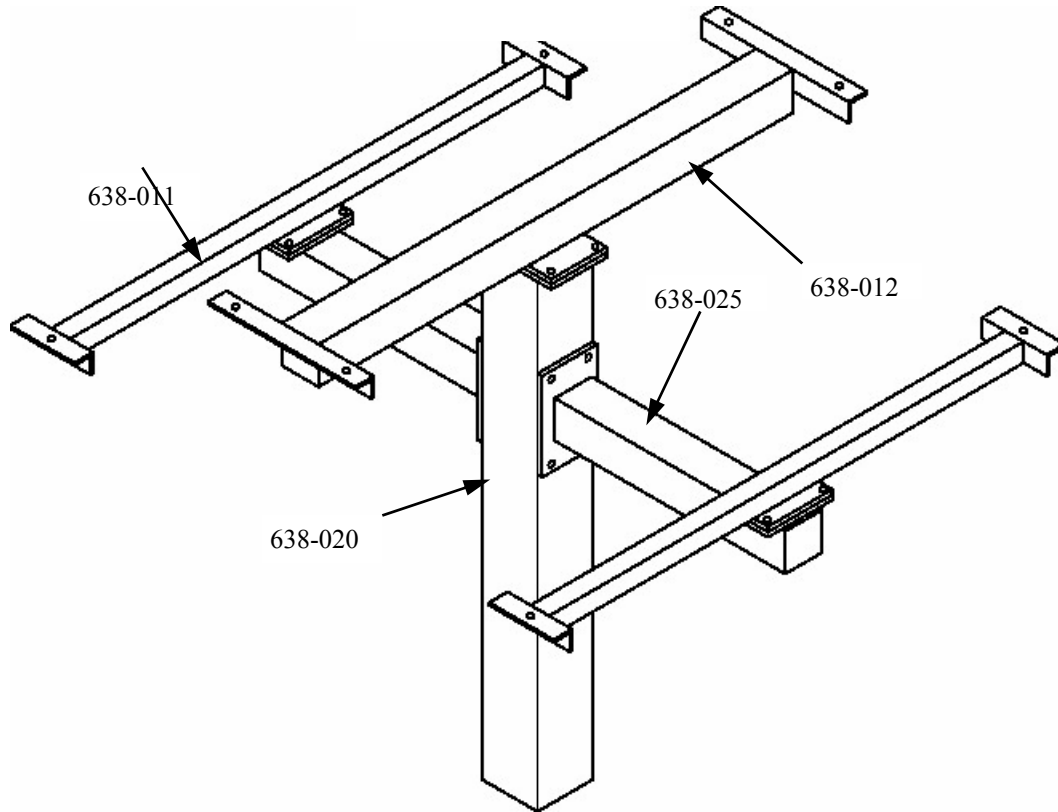

# 924-108

Part No.	Description	Qty.
642-011A	4' Champion Table 1Ped	1
622-011A	4' Champion Seat 1 Ped	2
638-020	6" Pedestal DB	1
638-011	Seat Support Arm	2
638-012	Table Top Arm	1
638-025	Seat Arm	2
516-023	3/8" SS Flat Washer	40
516-028	3/8" SS Nylock Nut	20
516-059	3/8" x 2-1/2" SS Hex Head Bolt	12
516-058	3/8" x 1-1/2" SS Hex Head Bolt	8
516-051	1/2" x 9" SS Hex Bolt	4
516-036	1/2" SS Nylock Nut	4
516-027	1/2" SS Washer 1.25" OD	8

Periodic check of bolt tightness recommended.

Table Top and Seats not shown.

## 924-108 Single Pedestal Direct Bury 4' Champion Table

- 1 Bore a 12-14" diameter hole 36" into the ground.
- 2 Place 4-6" of pea rock in the hole.
- 3 Place center pedestal post into the hole.
- 4 Drill out the holes in the center pedestal and the seat arm mounting plate with a 1/2" drill bit.
- 5 Drill out all other holes with a 7/16" drill bit.
- 6 Bolt the seat arms to the center pedestal using four 1/2" x 9" stainless steel hex bolts, eight 1/2" stainless steel washers and four 1/2" stainless steel nylock hex nuts.
- 7 Bolt seat supports on to the seat arms using four 3/8"x2-1/2" stainless steel hex bolts, eight stainless washers and four 3/8" stainless steel nylock hex nuts.
- 8 Bolt table top support on to the center pedestal post using four 3/8"x2-1/2" stainless steel hex bolts, eight stainless steel washers and four stainless steel nylock hex nuts.
- 9 Bolt the table top on to the table top support using four 3/8"x1-1/2" stainless steel hex bolts, eight stainless steel washers and four stainless steel nylock hex nuts.
- 10 Bolt the seats on to the seat supports using two 3/8"x1-1/2" stainless steel hex bolts, four stainless steel washers and two stainless steel nylock hex nuts.
- 11 Level table and adjust to desired height. Recommended height is 20" from the ground to the top of the seats.
- 12 Fill hole with concrete no higher than ground level.