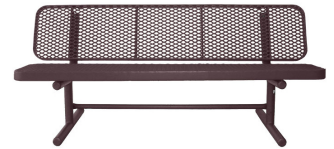

PREMIER POLYSTEEL QUICK SHIP PRODUCTS

Need Quick Delivery? These 100% plastisol coated, expanded metal products are available to ship in TEN BUSINESS DAYS OR LESS if ordered in Blue, Hunter Green, Brown, or Black. They will ship in FIFTEEN DAYS OR LESS if ordered in Red, Burgundy, Yellow, Orange, Ivory, Evergreen, Gray, and Purple.

*** ALL QUICK SHIP PRODUCTS HAVE EXPANDED METAL SURFACES WITH DIAMOND-SHAPED OPENINGS. ***

4' Champion Round Table
955-101
Free Standing

4' Champion Square Table
926-101
Free Standing

4'x5' Champion Accessible Table
927-101
Free Standing

The coated leg pipe sets us apart from all others!

8' Champion Accessible Table
950-501
Free Standing

6' Champion Rectangle Table
924-301
Free Standing

8' Champion Rectangle Table
924-501
Free Standing

6' Champion Supreme Bench
936-301, 936-302, 936-307
Free Standing, Direct Bury,
Surface Mount

8' Champion Supreme Bench
936-501, 936-502, 936-507
Free Standing, Direct Bury,
Surface Mount

6' Champion Bench
934-301, 934-302, 934-307
Free Standing, Direct Bury,
Surface Mount

8' Champion Bench
934-501, 934-502, 934-507
Free Standing, Direct Bury,
Surface Mount