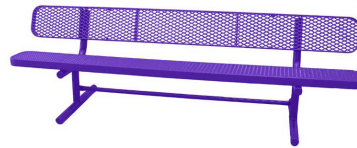

*** ALL QUICK SHIP PRODUCTS HAVE EXPANDED METAL SURFACES WITH DIAMOND-SHAPED OPENINGS. ***

4' Champion Round Table
955-101
Free Standing

4' Champion Square Table
926-101
Free Standing

4'x5' Champion Accessible Table
927-101
Free Standing

The coated leg pipe sets us apart from all others!

8' Champion Accessible Table
950-501
Free Standing

6' Champion Rectangle Table
924-301
Free Standing

8' Champion Rectangle Table
924-501
Free Standing

6' Champion Supreme Bench
936-301, 936-302, 936-307
Free Standing, Direct Bury,
Surface Mount

8' Champion Supreme Bench
936-501, 936-502, 936-507
Free Standing, Direct Bury,
Surface Mount

6' Champion Bench
934-301, 934-302, 934-307
Free Standing, Direct Bury,
Surface Mount

8' Champion Bench
934-501, 934-502, 934-507
Free Standing, Direct Bury,
Surface Mount