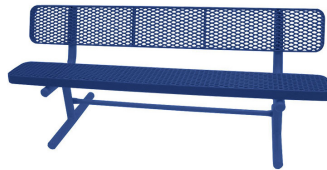

*** ALL QUICK SHIP PRODUCTS HAVE EXPANDED METAL SURFACES WITH DIAMOND-SHAPED OPENINGS. ***

4' Champion Round Table
955-101
Free Standing

4' Champion Square Table
926-101
Free Standing

4'x5' Champion Accessible Table
927-101
Free Standing

The coated leg pipe sets us apart from all others!

8' Champion Accessible Table
950-501
Free Standing

6' Champion Rectangle Table
924-301
Free Standing

8' Champion Rectangle Table
924-501
Free Standing

6' Champion Supreme Bench
936-301, 936-302, 936-307
Free Standing, Direct Bury,
Surface Mount

8' Champion Supreme Bench
936-501, 936-502, 936-507
Free Standing, Direct Bury,
Surface Mount

6' Champion Bench
934-301, 934-302, 934-307
Free Standing, Direct Bury,
Surface Mount

8' Champion Bench
934-501, 934-502, 934-507
Free Standing, Direct Bury,
Surface Mount