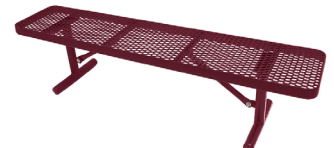

PREMIER POLYSTEEL QUICK SHIP PRODUCTS

Need Quick Delivery? These 100% plastisol coated, expanded metal products are available to ship in TEN BUSINESS DAYS OR LESS if ordered in Blue, Hunter Green, Brown, or Black. They will ship in FIFTEEN DAYS OR LESS if ordered in Red, Burgundy, Yellow, Orange, Ivory, Evergreen, Gray, and Purple.

*** ALL QUICK SHIP PRODUCTS HAVE EXPANDED METAL SURFACES WITH DIAMOND-SHAPED OPENINGS. ***

4' Champion Round Table
955-101
Free Standing

4' Champion Square Table
926-101
Free Standing

4'x5' Champion Accessible Table
927-101
Free Standing

The coated leg pipe sets us apart from all others!

8' Champion Accessible Table
950-501
Free Standing

6' Champion Rectangle Table
924-301
Free Standing

8' Champion Rectangle Table
924-501
Free Standing

6' Champion Supreme Bench
936-301, 936-302, 936-307
Free Standing, Direct Bury,
Surface Mount

8' Champion Supreme Bench
936-501, 936-502, 936-507
Free Standing, Direct Bury,
Surface Mount

6' Champion Bench
934-301, 934-302, 934-307
Free Standing, Direct Bury,
Surface Mount

8' Champion Bench
934-501, 934-502, 934-507
Free Standing, Direct Bury,
Surface Mount