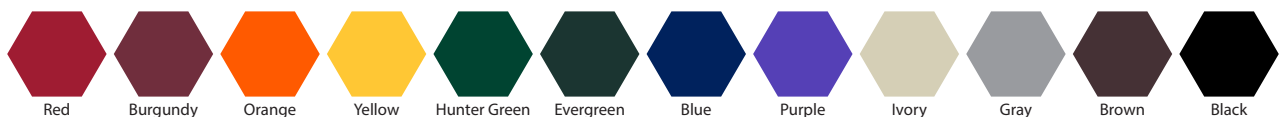

Easy Ordering

We will give you a flyer with all the necessary informations for you to print out for interested people and groups that will direct them to your website. The donor will click on a link from your web page that will take them to Premier Polysteel.com where they will be given the options you have chosen. Once there, they will enter the message they wish to have on the plaque. After the purchase is made, we will send them an order acknowledgement with the estimated delivery date.

Special Plaque

The sublimated ink plaque is specially rated for the outdoors and will withstand the weather without rusting. The 4" x 6" aluminum plate has a brass finish. Your personal message will have a clean and clear look due to this heat-pressed process.

Delivery

We will be sure your benches arrive to your location in a timely manner. Installation is not included, but a complete assembly instruction is included.

20-Year Warranty!

Our benches are completely coated with UV-stable, mold-resistant plastisol (poly-vinyl), *including the legs!* They will never rust or need painting! In addition, there are no holes in the pipe to allow access to bees and other insects. We are certain you will have years of enjoyment with our durable benches. Because of this, we offer the best warranty in the industry!

PREMIER POLYSTEEL

The Best Commercial Outdoor Furniture Available. Period.