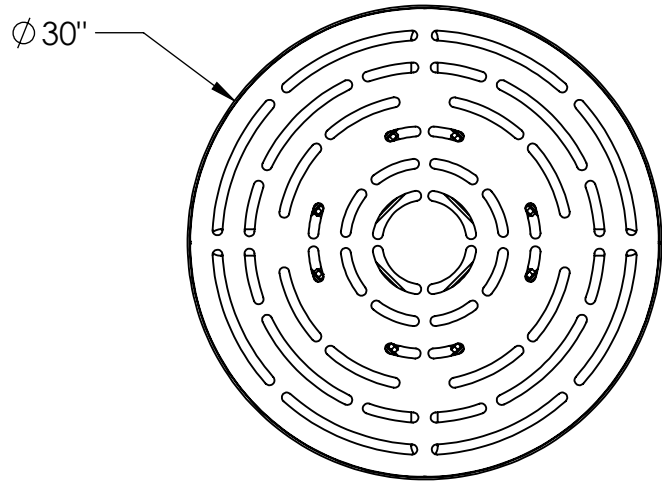

Bar Height Chair

958-B81C

In Accordance to California law: WARNING This product contains a chemical know to the State of California to cause cancer and birth defects or other reproductive harm.

| ITEM NO. | PART NUMBER | DESCRIPTION | QTY. |
|----------|-------------|---------------------------------|------|
| 1 | 639-501 | Bar Height Chair Stand | 1 |
| 2 | 625-009 | Laser Deck Seat | 1 |
| 3 | 516-023 | 3/8" SS Flat Washer | 8 |
| 4 | 516-067 | 3/8"x2-1/2" SS Btn Skt Cap Scr. | 4 |
| 5 | 516-028 | 3/8" SS Nylock Nut | 4 |
| 6 | 516-061 | Leg Glide | 4 |

PREMIER POLYSTEEL

The Best Commercial Outdoor Furniture Available. Period.

SIZE
A

REV. X.01 | SHEET 1 OF 1

Premier Polysteel 30" Laser Bar Height Table

958-B81T

In Accordance to California law: WARNING
This product contains a chemical known to
the State of California to cause cancer
and birth defects or other reproductive
harm.

| ITEM NO. | PART NUMBER | DESCRIPTION | QTY. |
|----------|-------------|---------------------------|------|
| 1 | 642-B35 | 30" Round Table Top Laser | 1 |
| 2 | 634-541 | Bar Table Leg | 4 |
| 3 | 634-542 | Leg Brace | 1 |
| 4 | 516-058 | 3/8"x1-1/2" SS Hex Bolt | 8 |
| 5 | 516-023 | 3/8" SS Flat Washer | 20 |
| 6 | 516-028 | 3/8" SS Nylock Nut | 12 |