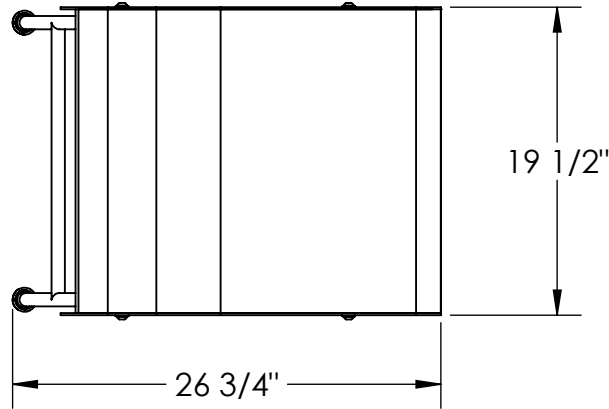

Bar Height Chair

958-B81C

In Accordance to California law: WARNING This product contains a chemical know to the State of California to cause cancer and birth defects or other reproductive harm.

| ITEM NO. | PART NUMBER | DESCRIPTION | QTY. |
|----------|-------------|---------------------------------|------|
| 1 | 639-501 | Bar Height Chair Stand | 1 |
| 2 | 625-009 | Laser Deck Seat | 1 |
| 3 | 516-023 | 3/8" SS Flat Washer | 8 |
| 4 | 516-067 | 3/8"x2-1/2" SS Btn Skt Cap Scr. | 4 |
| 5 | 516-028 | 3/8" SS Nylock Nut | 4 |
| 6 | 516-061 | Leg Glide | 4 |

PREMIER POLYSTEEL

The Best Commercial Outdoor Furniture Available. Period.

SIZE
A

REV. X.01 | SHEET 1 OF 1

Premier Polysteel 30" Laser Bar Height Table

958-B81T

In Accordance to California law: WARNING
This product contains a chemical known to
the State of California to cause cancer
and birth defects or other reproductive
harm.

| ITEM NO. | PART NUMBER | DESCRIPTION | QTY. |
|----------|-------------|---------------------------|------|
| 1 | 642-B35 | 30" Round Table Top Laser | 1 |
| 2 | 634-541 | Bar Table Leg | 4 |
| 3 | 634-542 | Leg Brace | 1 |
| 4 | 516-058 | 3/8"x1-1/2" SS Hex Bolt | 8 |
| 5 | 516-023 | 3/8" SS Flat Washer | 20 |
| 6 | 516-028 | 3/8" SS Nylock Nut | 12 |