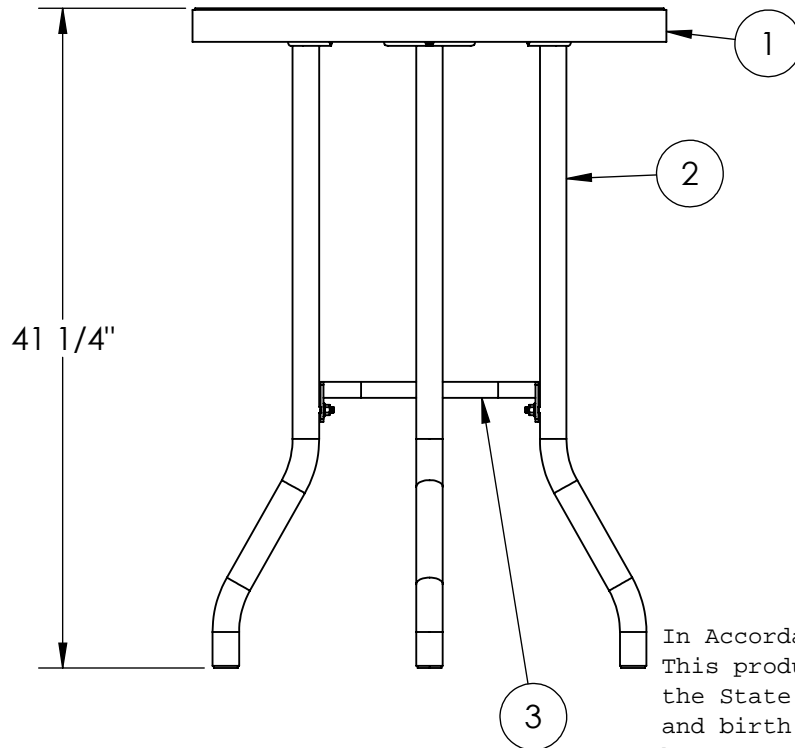

Bar Height Chair

958-B81C

In Accordance to California law: WARNING This product contains a chemical know to the State of California to cause cancer and birth defects or other reproductive harm.

| ITEM NO. | PART NUMBER | DESCRIPTION | QTY. |
|----------|-------------|---------------------------------|------|
| 1 | 639-501 | Bar Height Chair Stand | 1 |
| 2 | 625-009 | Laser Deck Seat | 1 |
| 3 | 516-023 | 3/8" SS Flat Washer | 8 |
| 4 | 516-067 | 3/8"x2-1/2" SS Btn Skt Cap Scr. | 4 |
| 5 | 516-028 | 3/8" SS Nylock Nut | 4 |
| 6 | 516-061 | Leg Glide | 4 |

PREMIER POLYSTEEL

The Best Commercial Outdoor Furniture Available. Period.

SIZE
A

REV. X.01 | SHEET 1 OF 1

Premier Polysteel 30" Laser Bar Height Table

958-B81T

In Accordance to California law: WARNING
This product contains a chemical known to
the State of California to cause cancer
and birth defects or other reproductive
harm.

| ITEM NO. | PART NUMBER | DESCRIPTION | QTY. |
|----------|-------------|---------------------------|------|
| 1 | 642-B35 | 30" Round Table Top Laser | 1 |
| 2 | 634-541 | Bar Table Leg | 4 |
| 3 | 634-542 | Leg Brace | 1 |
| 4 | 516-058 | 3/8"x1-1/2" SS Hex Bolt | 8 |
| 5 | 516-023 | 3/8" SS Flat Washer | 20 |
| 6 | 516-028 | 3/8" SS Nylock Nut | 12 |