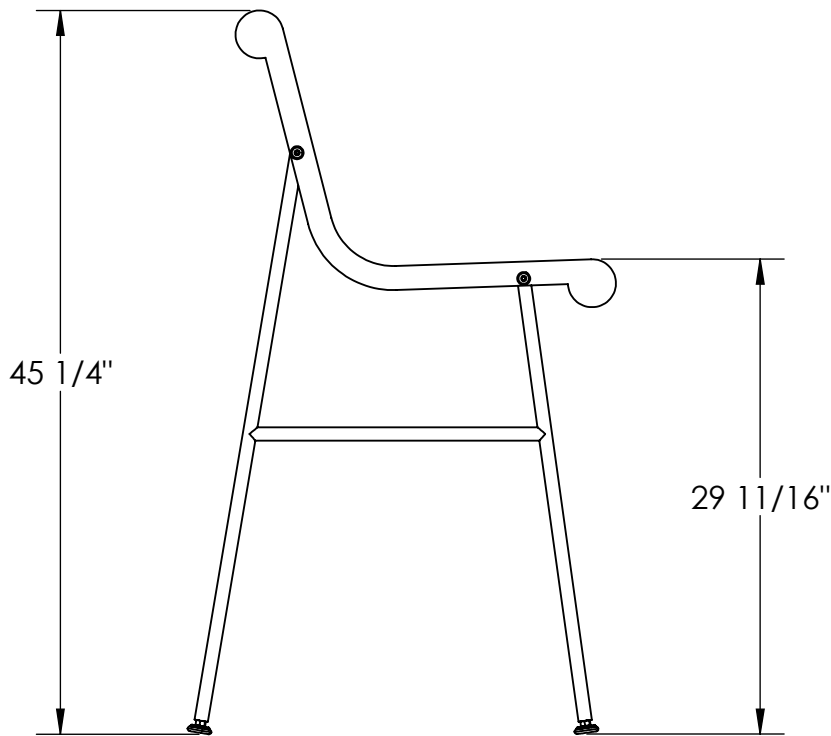

Bar Height Chair

958-B81C

In Accordance to California law: WARNING This product contains a chemical know to the State of California to cause cancer and birth defects or other reproductive harm.

| ITEM NO. | PART NUMBER | DESCRIPTION | QTY. |
|----------|-------------|---------------------------------|------|
| 1 | 639-501 | Bar Height Chair Stand | 1 |
| 2 | 625-009 | Laser Deck Seat | 1 |
| 3 | 516-023 | 3/8" SS Flat Washer | 8 |
| 4 | 516-067 | 3/8"x2-1/2" SS Btn Skt Cap Scr. | 4 |
| 5 | 516-028 | 3/8" SS Nylock Nut | 4 |
| 6 | 516-061 | Leg Glide | 4 |

PREMIER POLYSTEEL

The Best Commercial Outdoor Furniture Available. Period.

SIZE
A

REV. X.01 | SHEET 1 OF 1

Premier Polysteel 30" Laser Bar Height Table

958-B81T

In Accordance to California law: WARNING
This product contains a chemical known to
the State of California to cause cancer
and birth defects or other reproductive
harm.

| ITEM NO. | PART NUMBER | DESCRIPTION | QTY. |
|----------|-------------|---------------------------|------|
| 1 | 642-B35 | 30" Round Table Top Laser | 1 |
| 2 | 634-541 | Bar Table Leg | 4 |
| 3 | 634-542 | Leg Brace | 1 |
| 4 | 516-058 | 3/8"x1-1/2" SS Hex Bolt | 8 |
| 5 | 516-023 | 3/8" SS Flat Washer | 20 |
| 6 | 516-028 | 3/8" SS Nylock Nut | 12 |